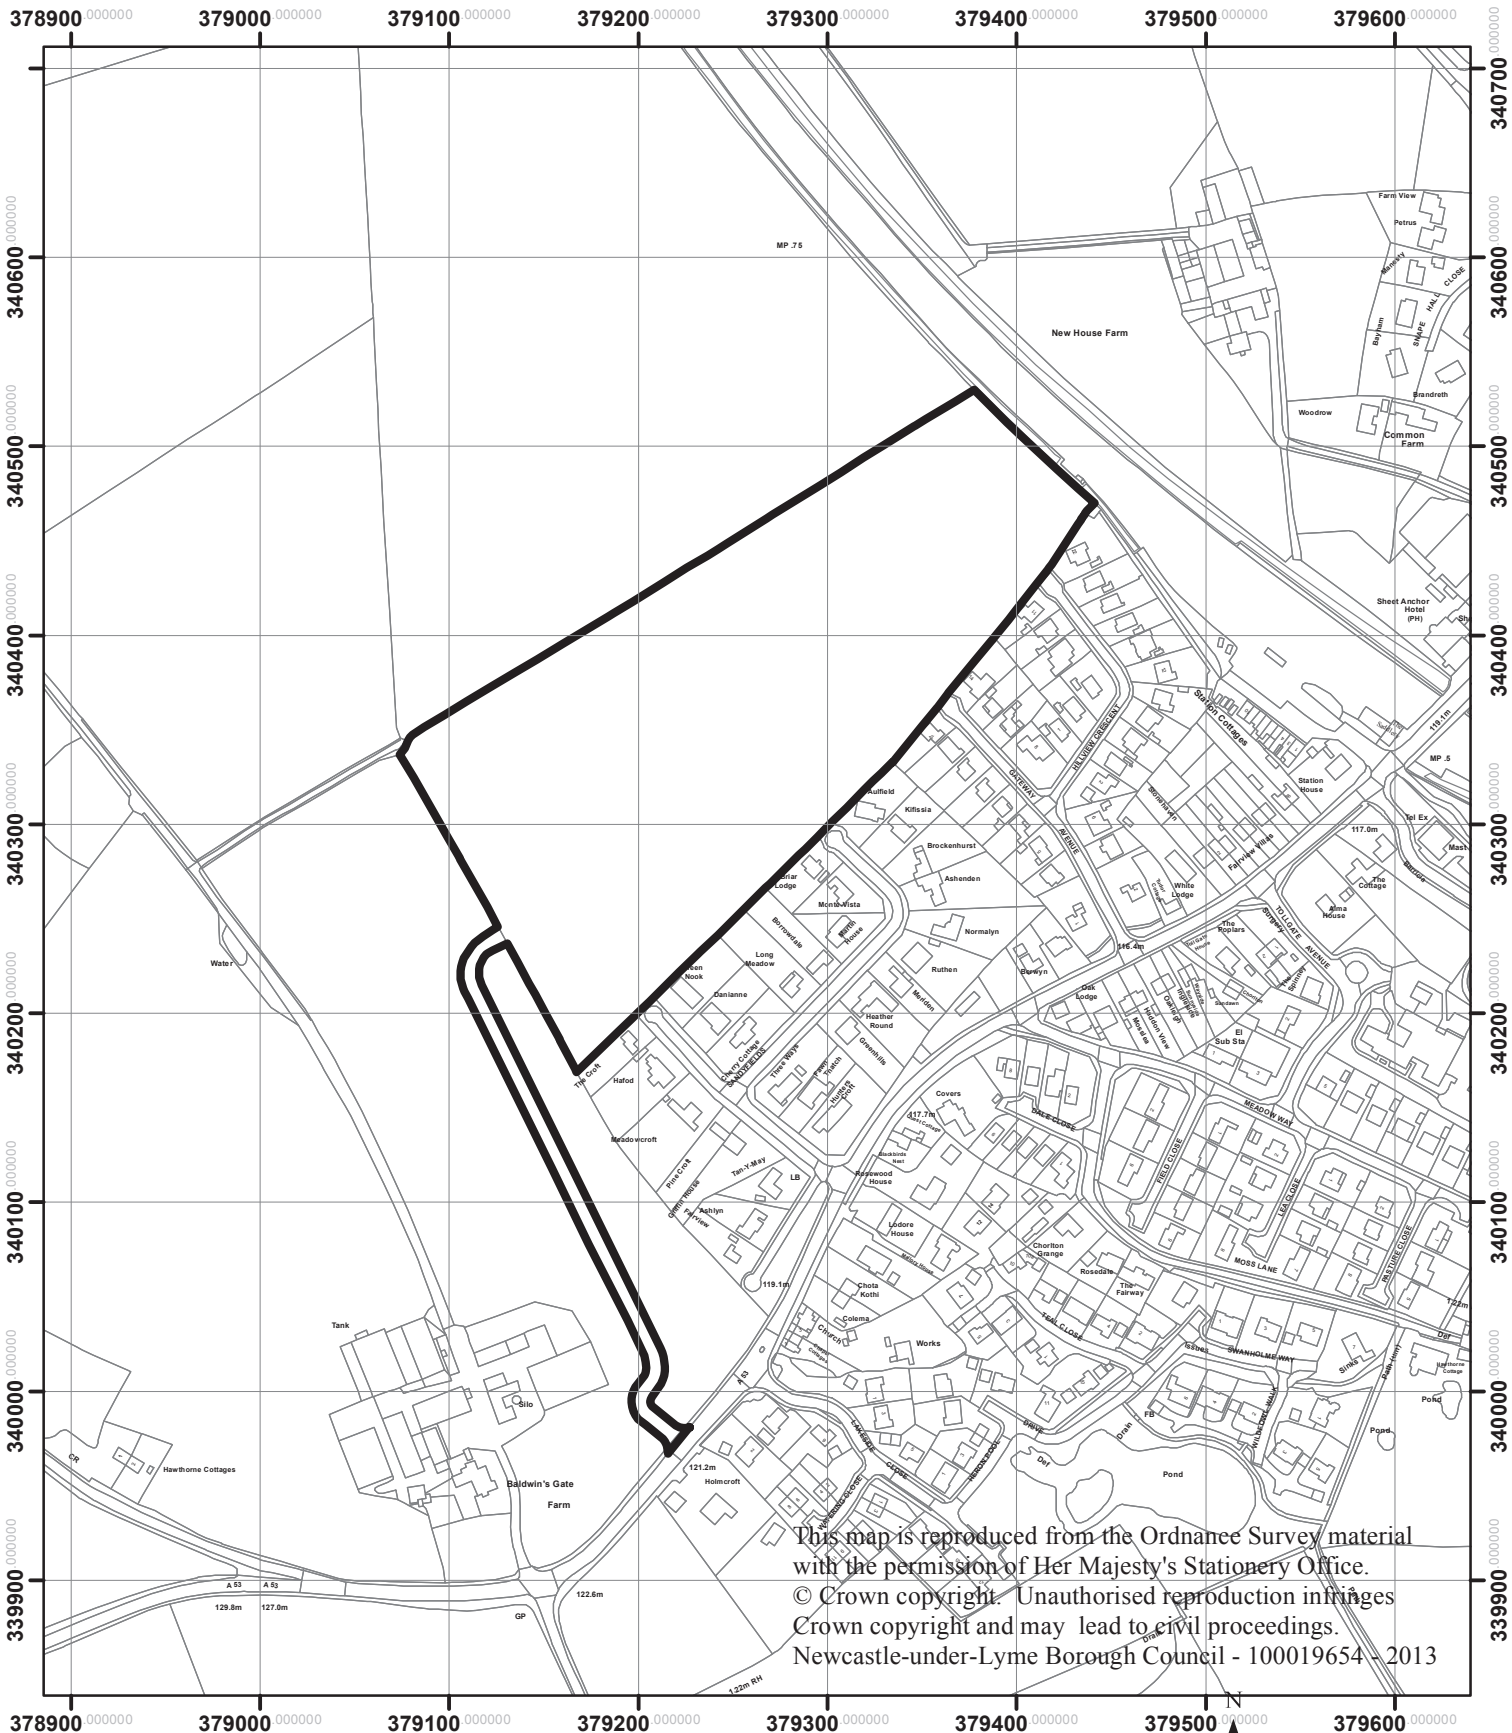

Land at End of Gateway Avenue Baldwins Gate

13/00426/OUT

This map is reproduced from the Ordnance Survey material with the permission of Her Majesty's Stationery Office. © Crown copyright. Unauthorised reproduction infringes Crown copyright and may lead to civil proceedings. Newcastle-under-Lyme Borough Council - 100019654 - 2013